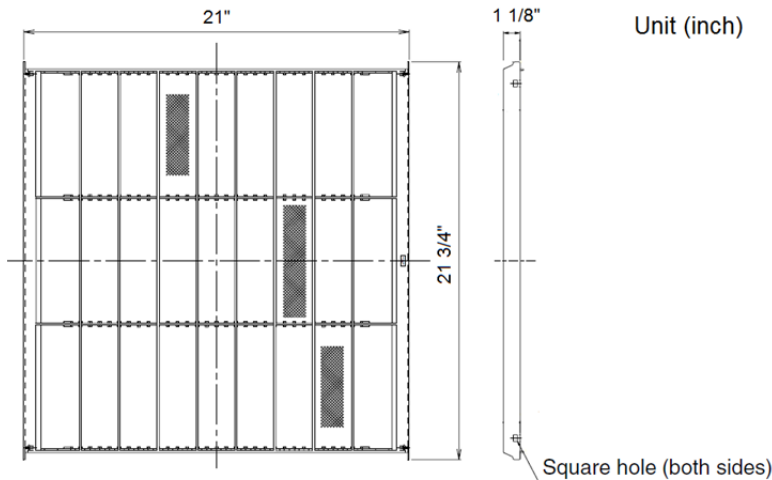

DIMENSIONAL DRAWINGS

Daikin North America LLC, 5151 San Felipe, Suite 500, Houston TX, 77056
www.daikinac.com www.daikincomfort.com

(Daikin's products are subject to continuous improvements. Daikin reserves the right to modify product design, specifications and information in this data sheet without notice and without incurring any obligations).