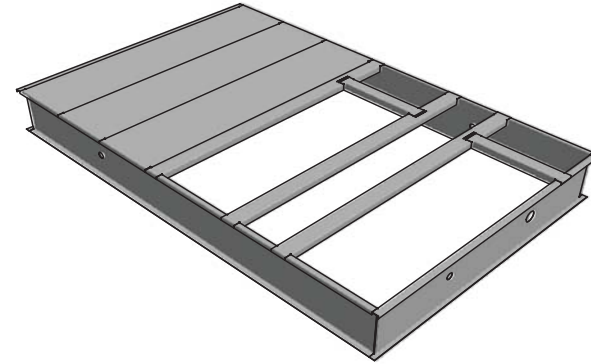

# 14CURB180300

14" KNOCKED DOWN ROOF CURB

FITS DAIKIN DCG180-300 & DCC180-300

## FEATURES

- 14" Tall
- 18" and 24" Available
- 18 Gauge Construction
- 1X4 Wood Nailer
- Shipped Knocked Down With All Hardware
- Gasket Included
- Bed Rail Style Corners
- Weighs 245 Pounds

**NOTE: OUTSIDE DUCT DIMENSION SHOULD BE 1/2" LESS THAN OPENING DIMENSIONS ABOVE.**