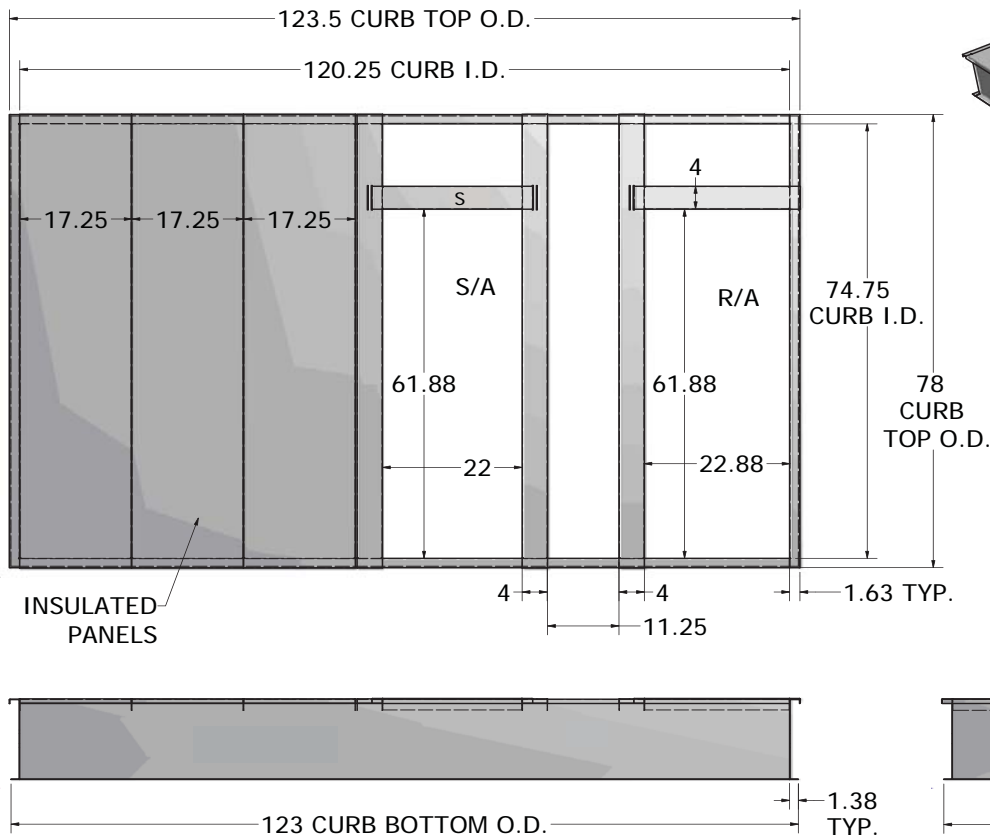

# 14CURB180300

14" KNOCKED DOWN ROOF CURB

FITS DAIKIN DCG180-300 & DCC180-300

## FEATURES

- 14" Tall
- 18" and 24" Available
- 18 Gauge Construction
- 1X4 Wood Nailer
- Shipped Knocked Down With All Hardware
- Gasket Included
- Bed Rail Style Corners
- Weighs 245 Pounds

**NOTE: OUTSIDE DUCT DIMENSION SHOULD BE 1/2" LESS THAN OPENING DIMENSIONS ABOVE.**