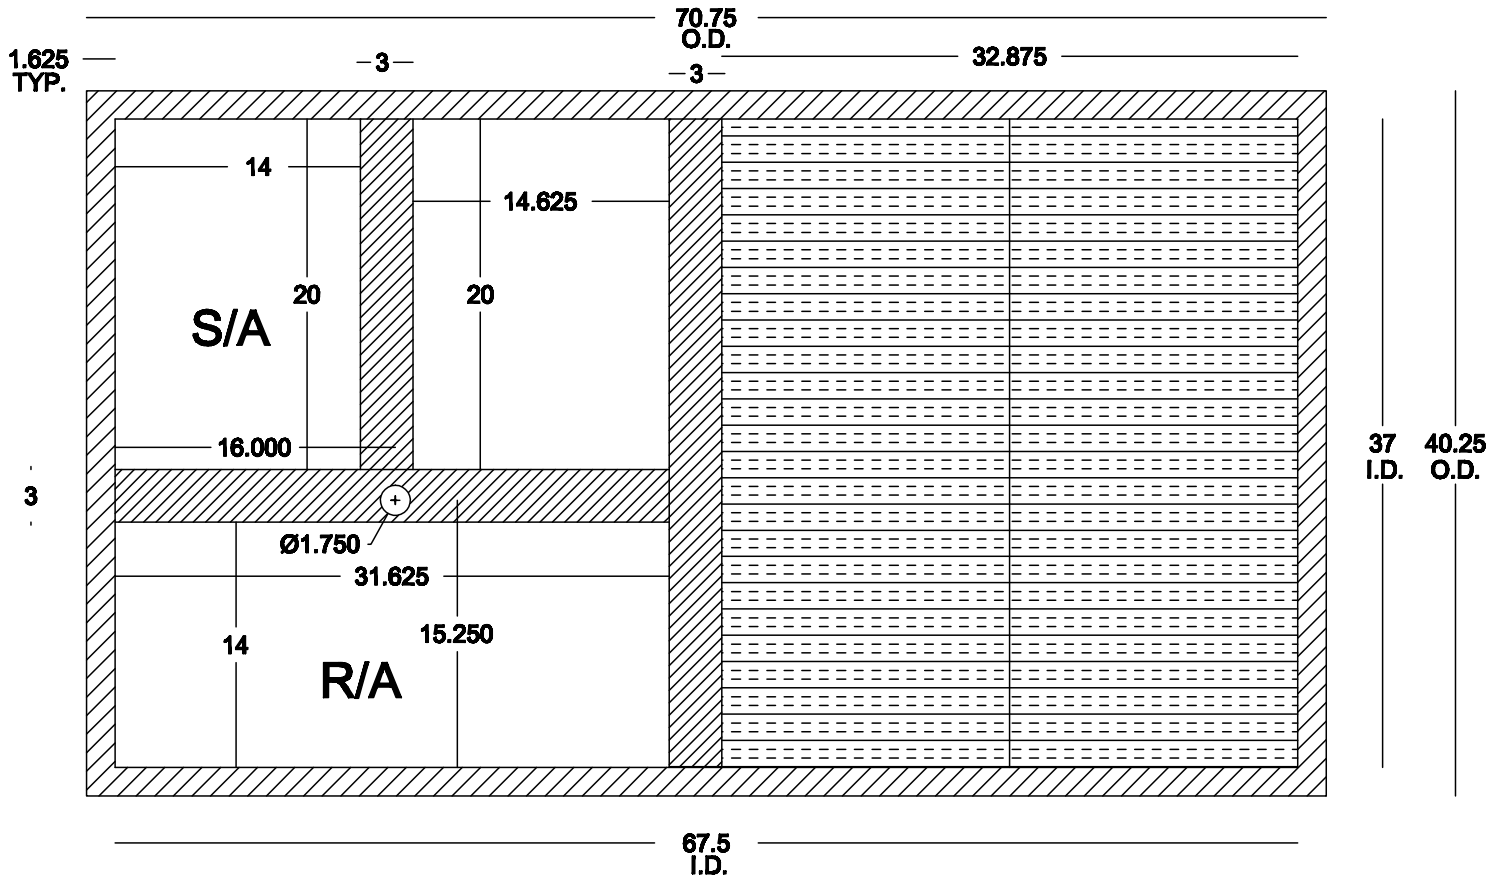

# 14CURB3672B

14" KNOCKED DOWN ROOF CURB  
FITS DAIKIN DCG036-072,  
DCH036-072, DCC036-072

## FEATURES

- 14" Tall
- 18" and 24" Tall Available
- 18 Gauge Construction
- 1X4 Wood Nailer
- Shipped Knocked Down With All Hardware
- Gasket Included
- Bed Rail Style Corners
- Weighs 95 Pounds

**NOTE: OUTSIDE DUCT DIMENSION SHOULD BE 1/2"**

**LESS THAN OPENING DIMENSIONS ABOVE.**