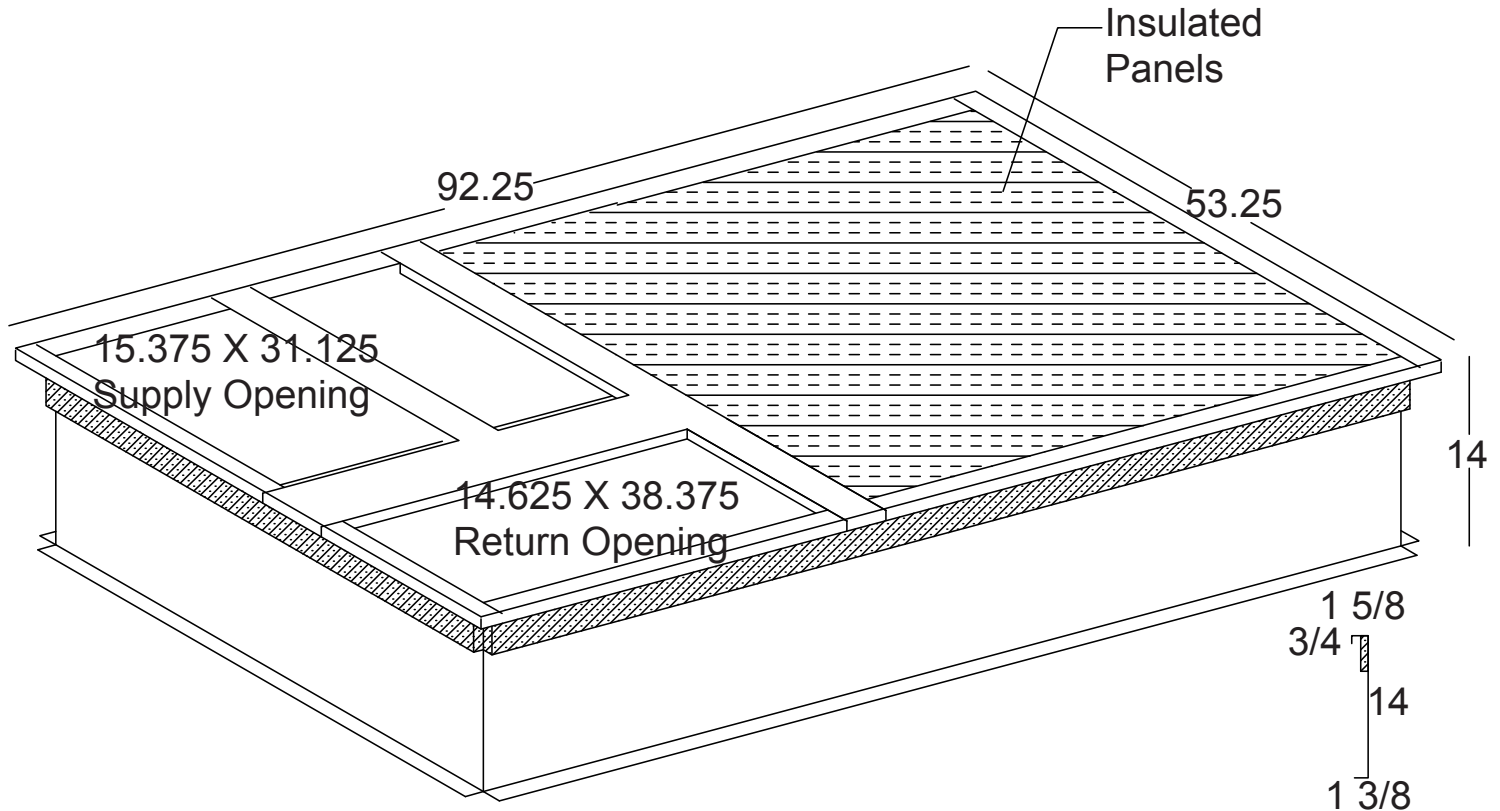

# 14CURB90150

14" KNOCKED DOWN ROOF CURB  
FITS DAIKIN DCG090-150,  
DCH090-150, DCC090-150

## FEATURES

- 14" Tall
- 18" and 24" Available
- 18 Gauge Construction
- 1X4 Wood Nailer
- Shipped Knocked Down With All Hardware
- Gasket Included
- Bed Rail Style Corners
- Weighs 115 Pounds

**NOTE: OUTSIDE DUCT DIMENSION SHOULD BE 1/2"  
LESS THAN OPENING DIMENSIONS ABOVE.**