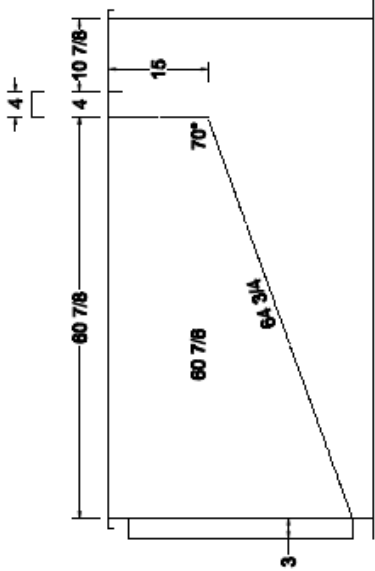

Roof Curb Dimensional Data:

HZCURB180240SDN Side SA/RA Curb (Non Service Side)

14GA. GALV CONSTRUCTION