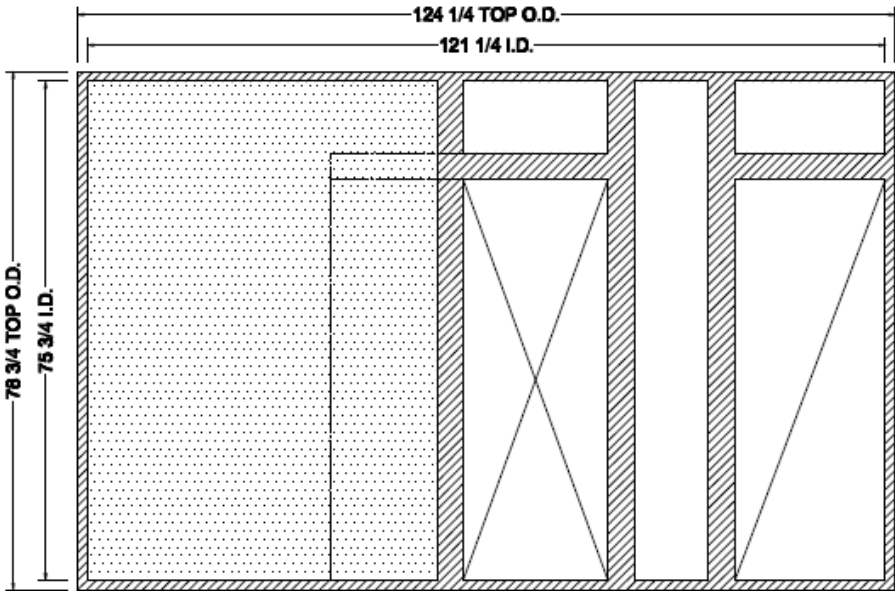

Roof Curb Dimensional Data:

HZCURB180240SDN Side SA/RA Curb (Non Service Side)

14GA. GALV CONSTRUCTION