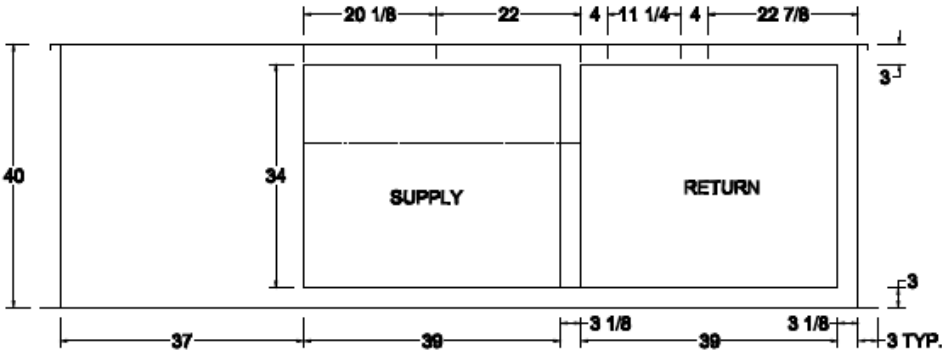

Roof Curb Dimensional Data:

HZCURB180240SDN Side SA/RA Curb (Non Service Side)

14GA. GALV CONSTRUCTION