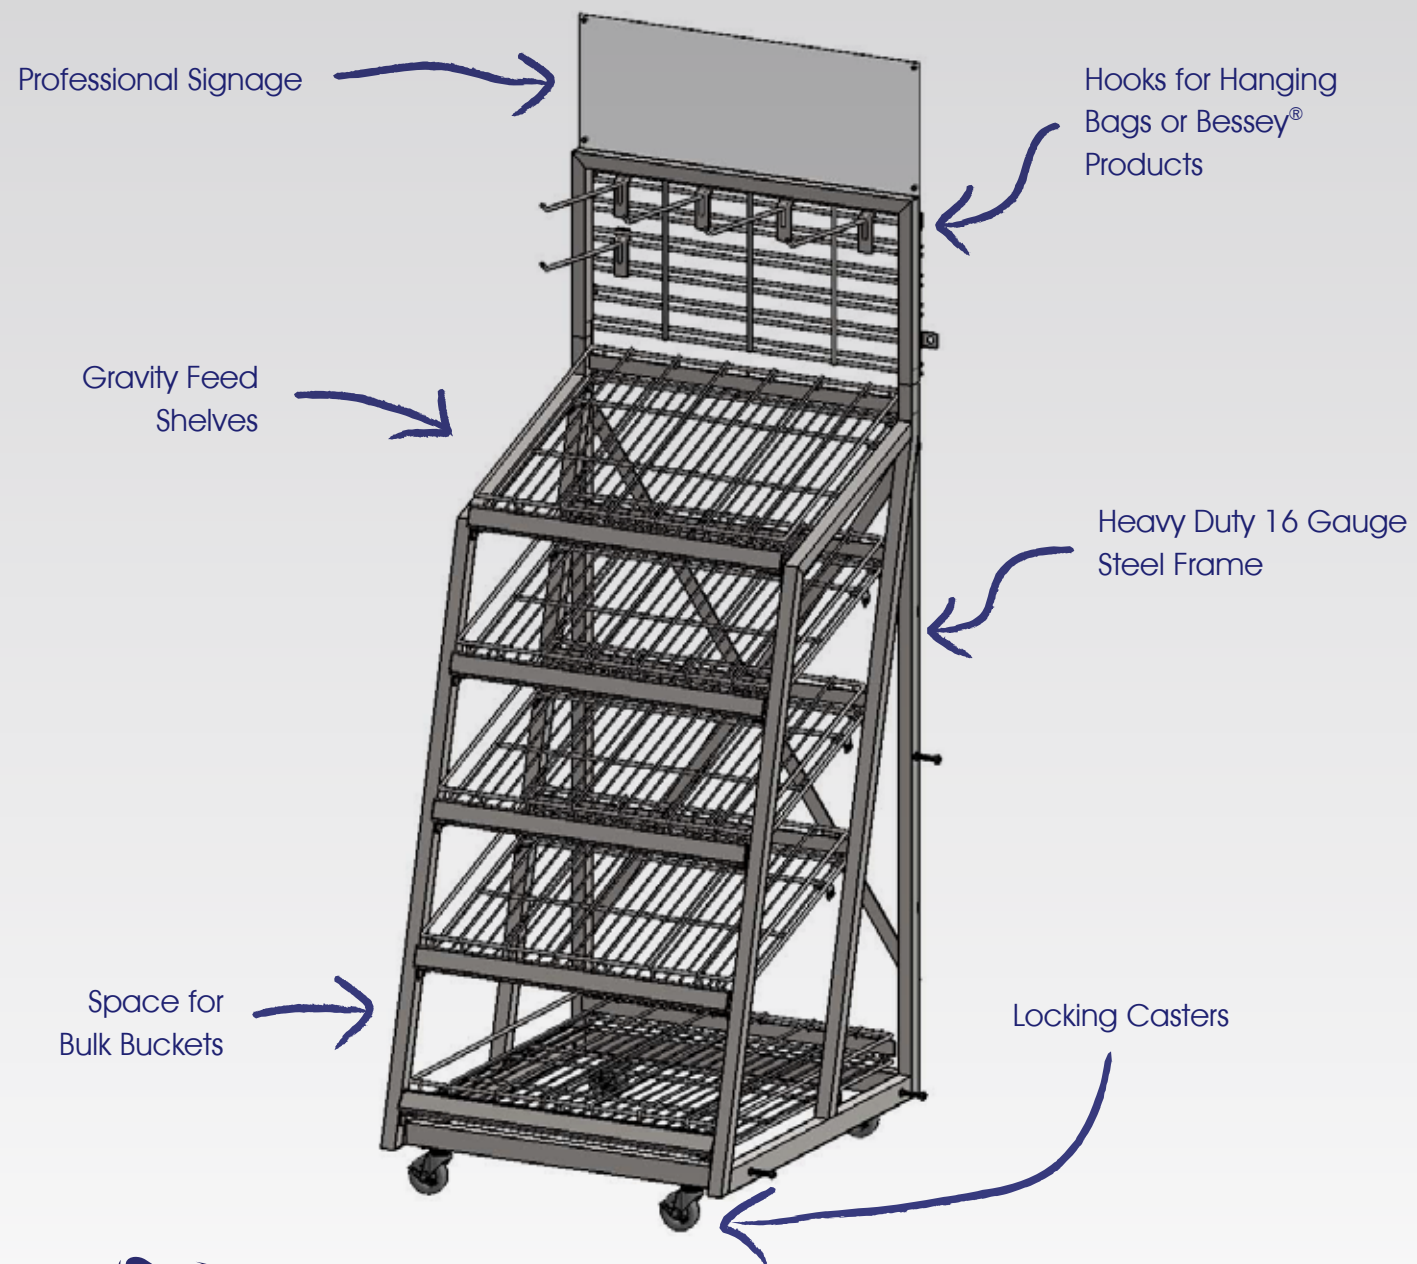

ProProducts® Display

Part No.	QTY	PRICE ($)
DISPLAY	each	500.00

Table of Contents

	ProProducts® Displays*	1
	About ProProducts®	3
	Packaging Options	4
	ProScrew®**	5-8
	ProNail®**	9
	ProScrew® Bolts, Washers and Nuts**	10
	ProScrew® Magnetic Nut Setters**	11
	ProGrille®*	12
	Metal Straps	13
	Bessey® Snips	14
	K-Flex® K-Fit® Fittings*	15-16

* New items added   * New pricing

Terms and Conditions

FFA is $1,250 from ProProducts® Dallas, TX DC.

Payment terms are net 30 days.

ProProducts® minimum order requirements of $100 still applies.

Returns are accepted if in sellable condition:

- Full credit if returned within 72 hours of invoice.
- After 72 hrs, a 10% restocking fee applies.
- After 30 days, a 25% restocking fee applies.
- After 60 days, a 40% restocking fee applies.
- No returns older than 90 days.