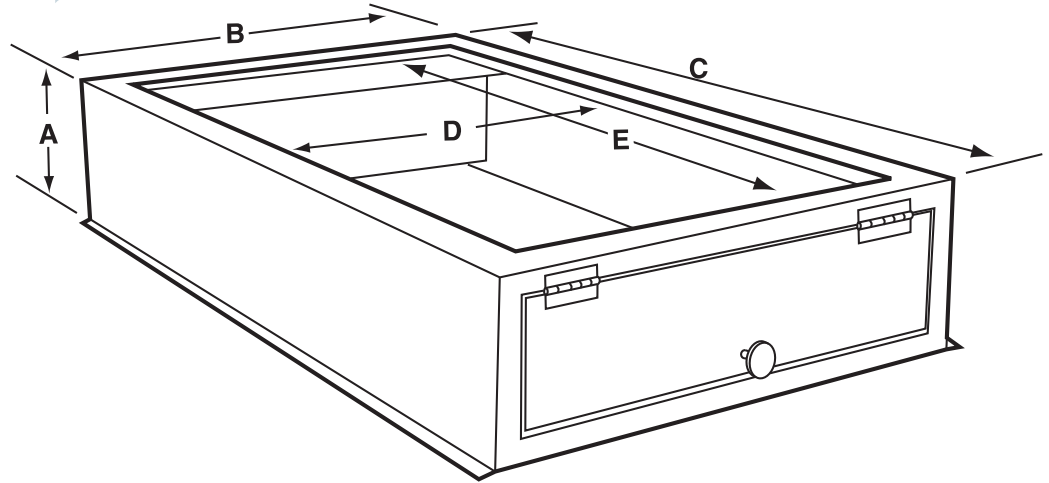

Accommodator

ACCOMMODATOR TALL BASE

Height 5 3/4"

Handles 1", 2" or 4" filters

ACCOMMODATOR SHORT BASE

Height 3 3/4"

Handles 1" or 2" filters

- Spring-hinged door for easy access
- Built for standard filters
- Gasketed door ensures tight seal
- Fully insulated
- Sizes to fit all furnaces through 5 tons
- Individually Boxed

NOTE:

1", 2" or 4" filter options

Filter may be purchased at your local wholesaler or distributor

Accommodator Short

PART #	OUTSIDE DIMENSION			DUCT OPENING		FILTER SIZE
	A	B	C	D	E	
ACE 1420-3	3 ³ / ₄	15 ⁵ / ₈	22	12 ⁷ / ₈	19	14 x 20
ACE 1620-3	3 ³ / ₄	17 ⁷ / ₈	22	14 ⁷ / ₈	19	16 x 20
ACG 2020-3	3 ³ / ₄	21 ⁵ / ₈	22	17 ¹ / ₄	19	20 x 20
ACE 2025-3	3 ³ / ₄	26 ³ / ₈	22	23 ⁷ / ₈	19	20 x 25
ACE 2025-3N	3 ³ / ₄	21 ⁵ / ₈	25	18 ³ / ₄	23	20 x 25

Accommodator Tall

PART #	OUTSIDE DIMENSION			DUCT OPENING		FILTER SIZE
	A	B	C	D	E	
ACE 1420-6	5 ³ / ₄	15 ⁵ / ₈	22	12 ⁷ / ₈	19	14 x 20
ACE 1620-6	5 ³ / ₄	17 ⁷ / ₈	22	14 ⁷ / ₈	19	16 x 20
ACE 2020-6	5 ³ / ₄	21 ⁵ / ₈	22	18 ⁷ / ₈	19	20 x 20
ACE 2025-6	5 ³ / ₄	26 ³ / ₈	22	23 ⁷ / ₈	19	20 x 25
ACE 2025-6N	5 ³ / ₄	21 ⁵ / ₈	25	18 ³ / ₄	23	20 x 25