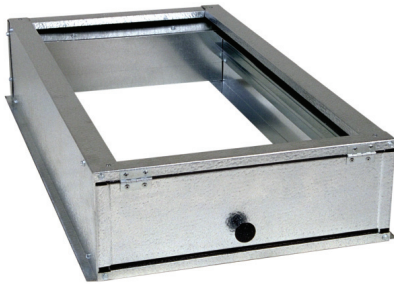

Accommodator

ACCOMMODATOR TALL BASE

Height 5 3/4"

Handles 1", 2" or 4" filters

ACCOMMODATOR SHORT BASE

Height 3 3/4"

Handles 1" or 2" filters

- Spring-hinged door for easy access
- Built for standard filters
- Gasketed door ensures tight seal
- Fully insulated
- Sizes to fit all furnaces through 5 tons
- Individually Boxed

NOTE:

1", 2" or 4" filter options

Filter may be purchased at your local wholesaler or distributor

Accommodator Short

PART #	OUTSIDE DIMENSION			DUCT OPENING		FILTER SIZE
	A	B	C	D	E	
ACE 1420-3	3 ³ / ₄	15 ⁵ / ₈	22	12 ⁷ / ₈	19	14 x 20
ACE 1620-3	3 ³ / ₄	17 ⁷ / ₈	22	14 ⁷ / ₈	19	16 x 20
ACG 2020-3	3 ³ / ₄	21 ⁵ / ₈	22	17 ¹ / ₄	19	20 x 20
ACE 2025-3	3 ³ / ₄	26 ³ / ₈	22	23 ⁷ / ₈	19	20 x 25
ACE 2025-3N	3 ³ / ₄	21 ⁵ / ₈	25	18 ³ / ₄	23	20 x 25

Accommodator Tall

PART #	OUTSIDE DIMENSION			DUCT OPENING		FILTER SIZE
	A	B	C	D	E	
ACE 1420-6	5 ³ / ₄	15 ⁵ / ₈	22	12 ⁷ / ₈	19	14 x 20
ACE 1620-6	5 ³ / ₄	17 ⁷ / ₈	22	14 ⁷ / ₈	19	16 x 20
ACE 2020-6	5 ³ / ₄	21 ⁵ / ₈	22	18 ⁷ / ₈	19	20 x 20
ACE 2025-6	5 ³ / ₄	26 ³ / ₈	22	23 ⁷ / ₈	19	20 x 25
ACE 2025-6N	5 ³ / ₄	21 ⁵ / ₈	25	18 ³ / ₄	23	20 x 25