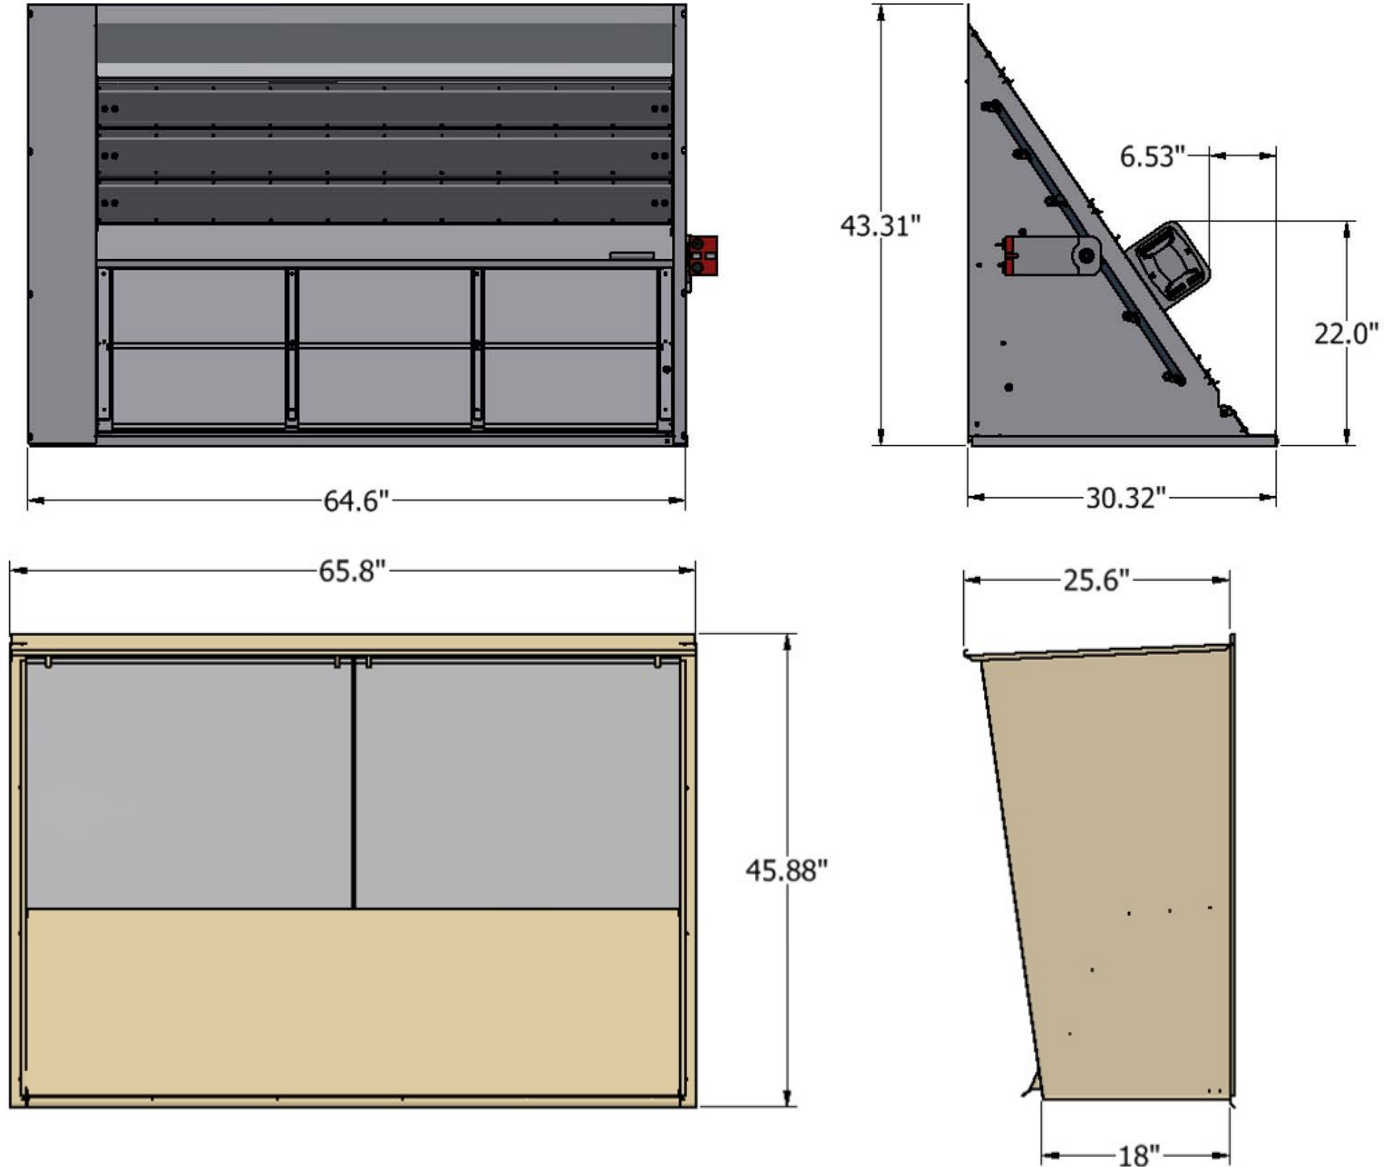

(Hood sold separately)  
Item No. **SD180300HD**

**FEATURES**

- Fully Modulating Honeywell Jade Control
- Up to 100% Fresh Air
- Integrated Barometric Relief
- Hood Painted to Match Daikin Unit
- Plug-n-Play
- Adjustable Minimum Fresh Air
- Fuels 15 to 25 Ton Daikin DB\*180300 RTUs
- Requires Downflow or Side Discharge Curbs
- Net Weight: 205 lbs.
- **SD180300HD, Hood** sold separately (knocked down)

X=2 (208-230VAC), =4 (460VAC), =7 (575 VAC)