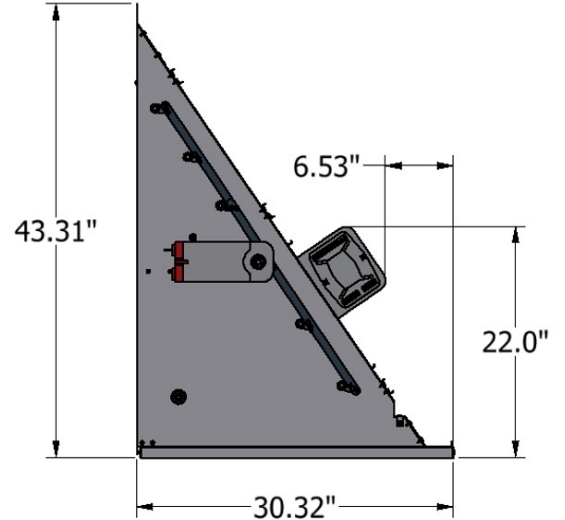

64.6"

65.8"

45.88"

(Hood sold separately)
Item No. **SH180300HD**

37.93"

(Barometric Relief Dampers sold separately)
Item No. **SBRD180300HD**, set of 2

HZCURB180300EDR
END DISCHARGE ROOF CURB
OR
HZCURB180300EDS
END DISCHARGE SLAB CURB

(2X) SBRD180300, BAROMETRIC RELIEF DAMPERS,
SIDE BY SIDE MOUNT

HZCURB180300EDR
END DISCHARGE ROOF CURB
OR
HZCURB180300EDS
END DISCHARGE SLAB CURB

(2X) SBRD180300, BAROMETRIC RELIEF DAMPERS,
OPPOSING SIDE MOUNT