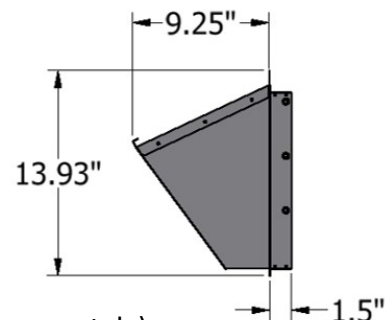

64.6"

65.8"

45.88"

(Hood sold separately)
Item No. **SH180300HD**

37.93"

(Barometric Relief Dampers sold separately)
Item No. **SBRD180300HD**, set of 2

HZCURB180300EDR
END DISCHARGE ROOF CURB
OR
HZCURB180300EDS
END DISCHARGE SLAB CURB

(2X) SBRD180300, BAROMETRIC RELIEF DAMPERS,
SIDE BY SIDE MOUNT

HZCURB180300EDR
END DISCHARGE ROOF CURB
OR
HZCURB180300EDS
END DISCHARGE SLAB CURB

(2X) SBRD180300, BAROMETRIC RELIEF DAMPERS,
OPPOSING SIDE MOUNT