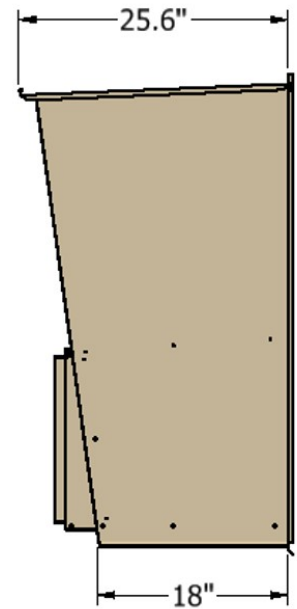

64.6"

65.8"

45.88"

(Hood sold separately)
Item No. **SH180300HD**

37.93"

(Barometric Relief Dampers sold separately)
Item No. **SBRD180300HD**, set of 2

HZCURB180300EDR
END DISCHARGE ROOF CURB
OR
HZCURB180300EDS
END DISCHARGE SLAB CURB

X=2 (208-230VAC), =4 (460VAC), =7 (575 VAC)