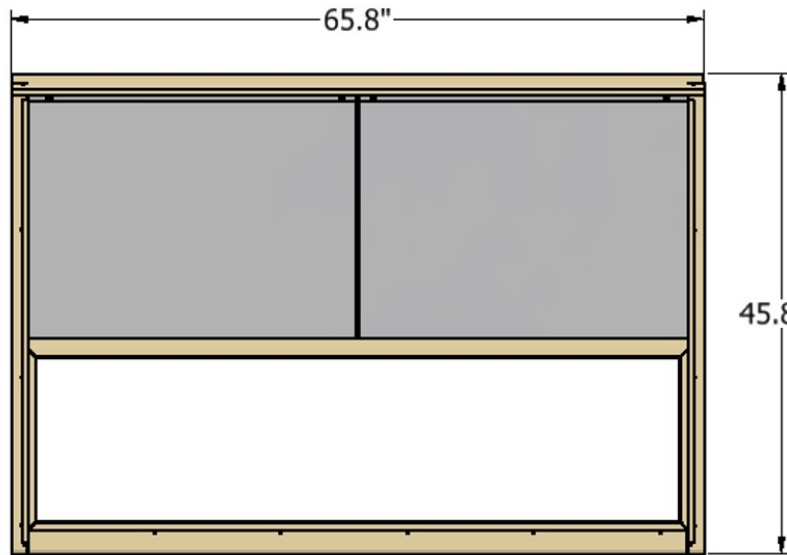

64.6"

65.8"

45.88"

(Hood sold separately)
Item No. **SH180300HD**

37.93"

(Barometric Relief Dampers sold separately)
Item No. **SBRD180300HD**, set of 2

HZCURB180300EDR
END DISCHARGE ROOF CURB
OR
HZCURB180300EDS
END DISCHARGE SLAB CURB

(2X) SBRD180300, BAROMETRIC RELIEF DAMPERS,
SIDE BY SIDE MOUNT

HZCURB180300EDR
END DISCHARGE ROOF CURB
OR
HZCURB180300EDS
END DISCHARGE SLAB CURB

(2X) SBRD180300, BAROMETRIC RELIEF DAMPERS,
OPPOSING SIDE MOUNT