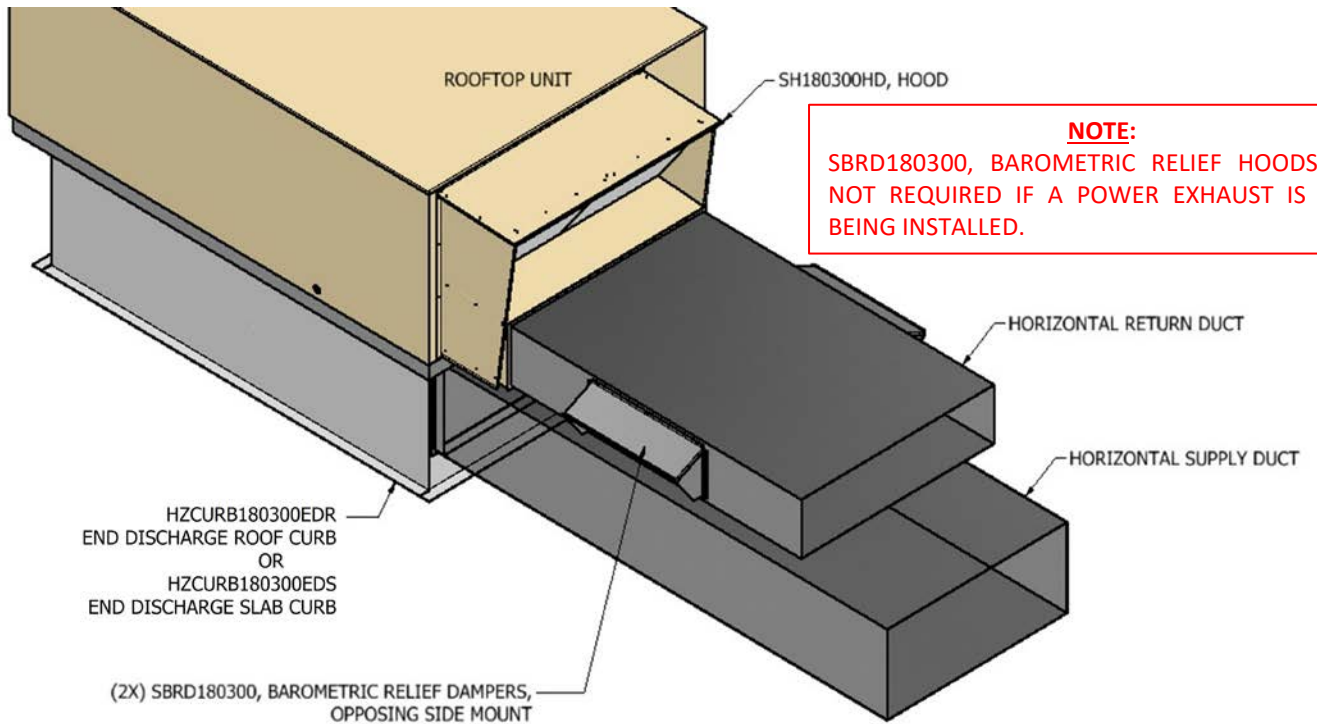

64.6"

65.8"

45.88"

(Hood sold separately)
Item No. **SH180300HD**

37.93"

(Barometric Relief Dampers sold separately)
Item No. **SBRD180300HD**, set of 2

HZCURB180300EDR
END DISCHARGE ROOF CURB
OR
HZCURB180300EDS
END DISCHARGE SLAB CURB

(2X) SBRD180300, BAROMETRIC RELIEF DAMPERS,
SIDE BY SIDE MOUNT

HZCURB180300EDR
END DISCHARGE ROOF CURB
OR
HZCURB180300EDS
END DISCHARGE SLAB CURB

(2X) SBRD180300, BAROMETRIC RELIEF DAMPERS,
OPPOSING SIDE MOUNT

NOTE:
SBRD180300, BAROMETRIC RELIEF HOODS ARE NOT REQUIRED IF A POWER EXHAUST IS ALSO BEING INSTALLED.

FEATURES

- Fully Modulating Honeywell Jade Control
- 0/2 – 10VDC Modulating Actuator
- Up to 100% Fresh Air
- 2X Duct-mounted Barometric Reliefs w/hoods
- Hood Painted to Match Daikin Unit
- Plug-n-Play
- Adjustable Minimum Fresh Air
- Fuels 15 to 25 Ton Daikin DB*180300 RTUs
- Net Weight: 233 lbs.
- **SH180300HD, Hood (knock-down), & SBRD180300 Barometric Relief Dampers (set of 2 assembled),** sold separately