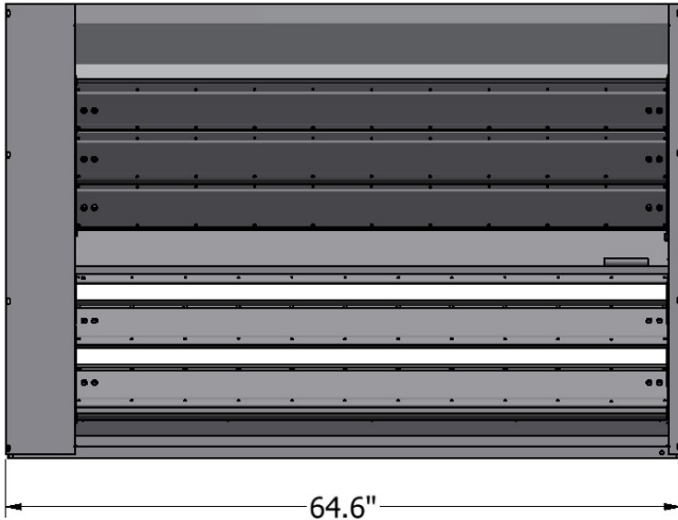

64.6"

65.8"

45.88"

(Hood sold separately)
Item No. **SH180300HD**

37.93"

(Barometric Relief Dampers sold separately)
Item No. **SBRD180300HD**, set of 2

HZCURB180300EDR
END DISCHARGE ROOF CURB
OR
HZCURB180300EDS
END DISCHARGE SLAB CURB

(2X) SBRD180300, BAROMETRIC RELIEF DAMPERS,
SIDE BY SIDE MOUNT

HZCURB180300EDR
END DISCHARGE ROOF CURB
OR
HZCURB180300EDS
END DISCHARGE SLAB CURB

(2X) SBRD180300, BAROMETRIC RELIEF DAMPERS,
OPPOSING SIDE MOUNT

X=2 (208-230VAC), =4 (460VAC), =7 (575 VAC)