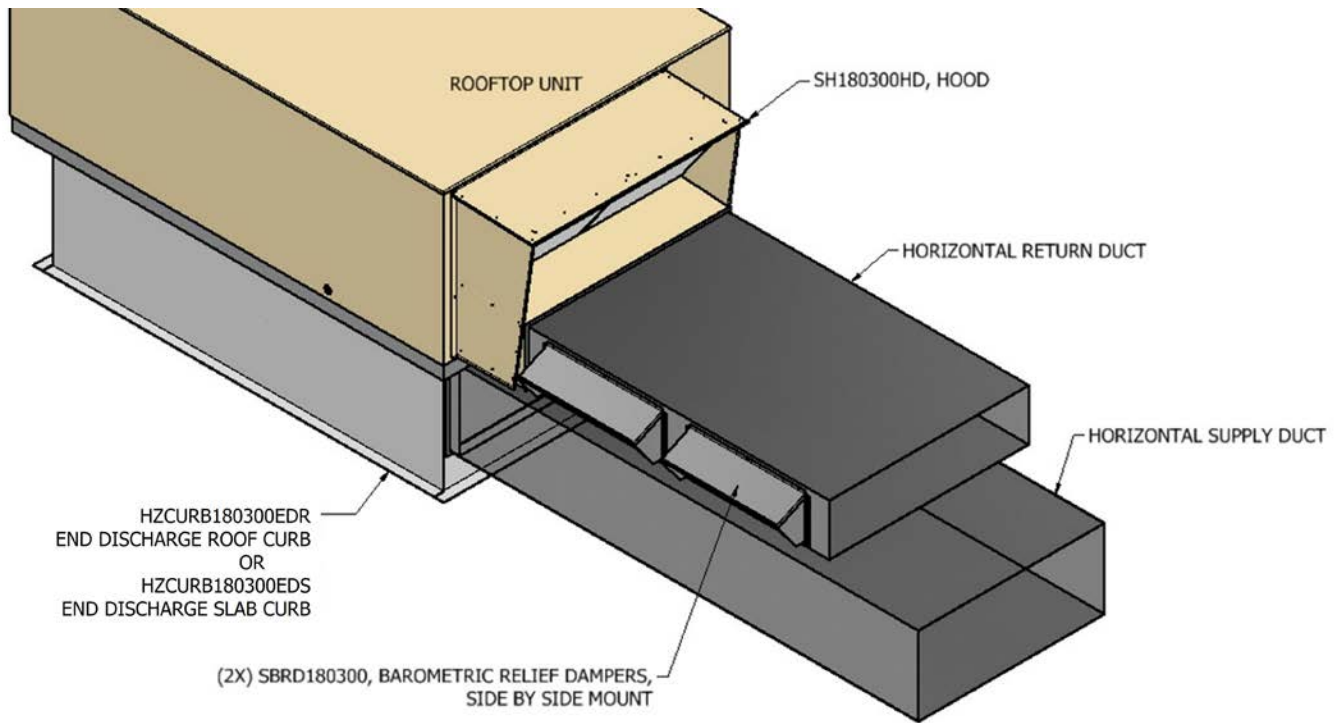

64.6"

65.8"

45.88"

(Hood sold separately)
Item No. **SH180300HD**

37.93"

(Barometric Relief Dampers sold separately)
Item No. **SBRD180300HD**, set of 2

HZCURB180300EDR
END DISCHARGE ROOF CURB
OR
HZCURB180300EDS
END DISCHARGE SLAB CURB

(2X) SBRD180300, BAROMETRIC RELIEF DAMPERS,
SIDE BY SIDE MOUNT

HZCURB180300EDR
END DISCHARGE ROOF CURB
OR
HZCURB180300EDS
END DISCHARGE SLAB CURB

(2X) SBRD180300, BAROMETRIC RELIEF DAMPERS,
OPPOSING SIDE MOUNT

NOTE:
SBRD180300, BAROMETRIC RELIEF HOODS ARE NOT REQUIRED IF A POWER EXHAUST IS ALSO BEING INSTALLED.

FEATURES

- Fully Modulating Honeywell Jade Control
- 0/2 – 10VDC Modulating Actuator
- Up to 100% Fresh Air
- 2X Duct-mounted Barometric Reliefs w/hoods
- Hood Painted to Match Daikin Unit
- Plug-n-Play
- Adjustable Minimum Fresh Air
- Fuels 15 to 25 Ton Daikin DB*180300 RTUs
- Net Weight: 233 lbs.
- **SH180300HD, Hood (knock-down), & SBRD180300 Barometric Relief Dampers (set of 2 assembled),** sold separately