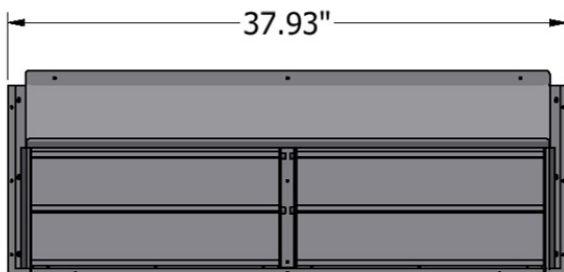

64.6"

65.8"

45.88"

(Hood sold separately)
Item No. **SH180300HD**

37.93"

(Barometric Relief Dampers sold separately)
Item No. **SBRD180300HD**, set of 2

HZCURB180300EDR
END DISCHARGE ROOF CURB
OR
HZCURB180300EDS
END DISCHARGE SLAB CURB

(2X) SBRD180300, BAROMETRIC RELIEF DAMPERS,
SIDE BY SIDE MOUNT

HZCURB180300EDR
END DISCHARGE ROOF CURB
OR
HZCURB180300EDS
END DISCHARGE SLAB CURB

(2X) SBRD180300, BAROMETRIC RELIEF DAMPERS,
OPPOSING SIDE MOUNT