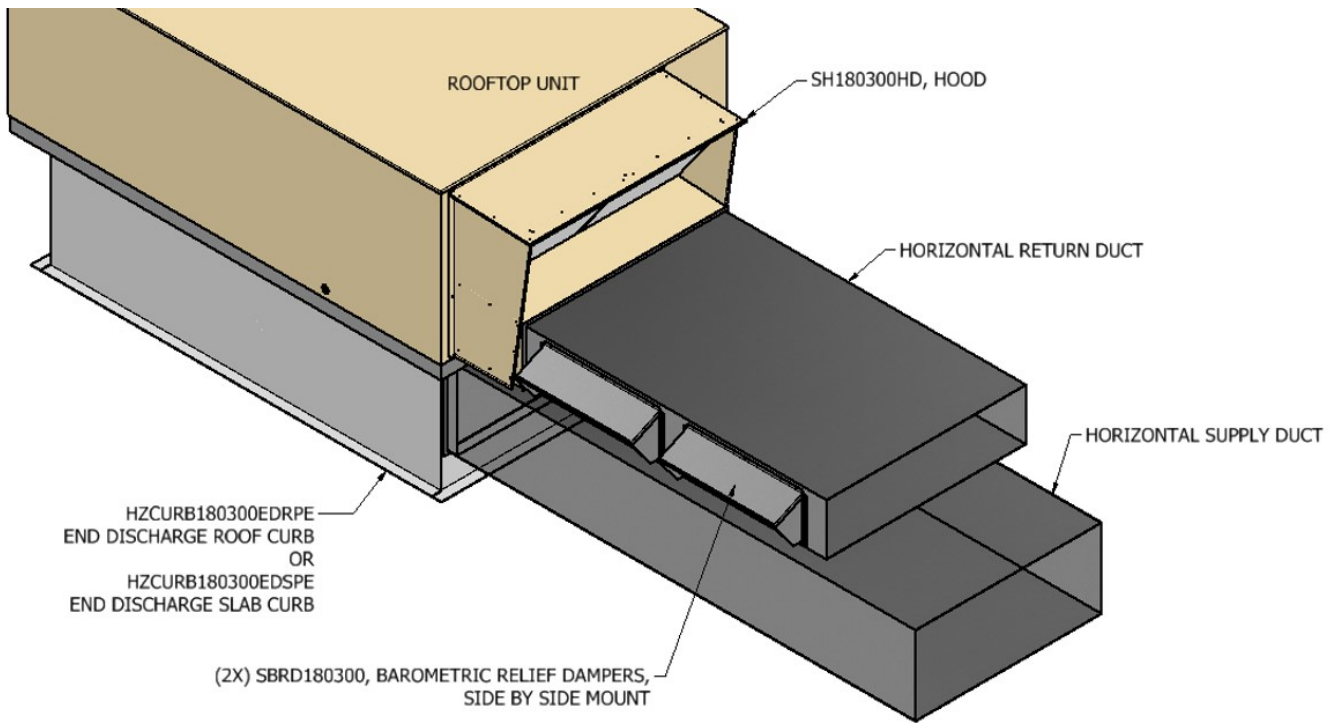

SHZECNDB180300BINT

281-987-8400 • 281-987-9494 (fax)
1318 Buschong, Houston, TX 77039
www.mcdanielmetals.com

HORIZONTAL ECONOMIZER, JADE DRY BULB
FITS DAIKIN DB*180300,
LOW-LEAK, TITLE 24 CLASS 2 COMPLIANT
SANDSTONE BEIGE 0270L02509

(Hood sold separately)
Item No. **SH180300HD**

(Barometric Relief Dampers sold separately)
Item No. **SBRD180300HD**, set of 2

FEATURES

- Fully Modulating Honeywell Jade Control
- 0/2 – 10VDC Modulating Actuator
- Up to 100% Fresh Air
- 2X Duct-mounted Barometric Reliefs w/hoods
- Hood Painted to Match Daikin Unit
- Plug-n-Play
- Adjustable Minimum Fresh Air
- Fuels 15 to 25 Ton Daikin DB*180300 RTUs
- Net Weight: 233 lbs.
- **SH180300HD, Hood (knock-down), & SBRD1800300 Barometric Relief Dampers (set of 2 assembled),** sold separately