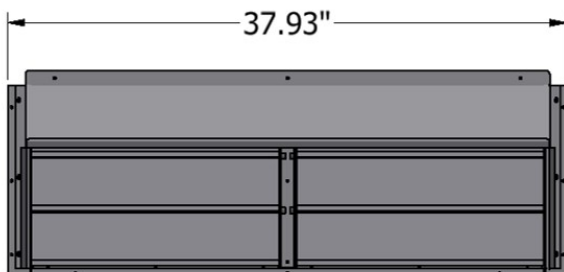

(Hood sold separately)
Item No. **SH180300HD**

(Barometric Relief Dampers sold separately)
Item No. **SBRD180300HD**, set of 2

FEATURES

- Fully Modulating Honeywell Jade Control
- 0/2 – 10VDC Modulating Actuator
- Up to 100% Fresh Air
- 2X Duct-mounted Barometric Reliefs w/hoods
- Hood Painted to Match Daikin Unit
- Plug-n-Play
- Adjustable Minimum Fresh Air
- Fuels 15 to 25 Ton Daikin DB*180300 RTUs
- Net Weight: 233 lbs.
- **SH180300HD, Hood (knock-down), & SBRD1800300 Barometric Relief Dampers (set of 2 assembled),** sold separately

X=2 (208-230VAC), =4 (460VAC), =7 (575 VAC)