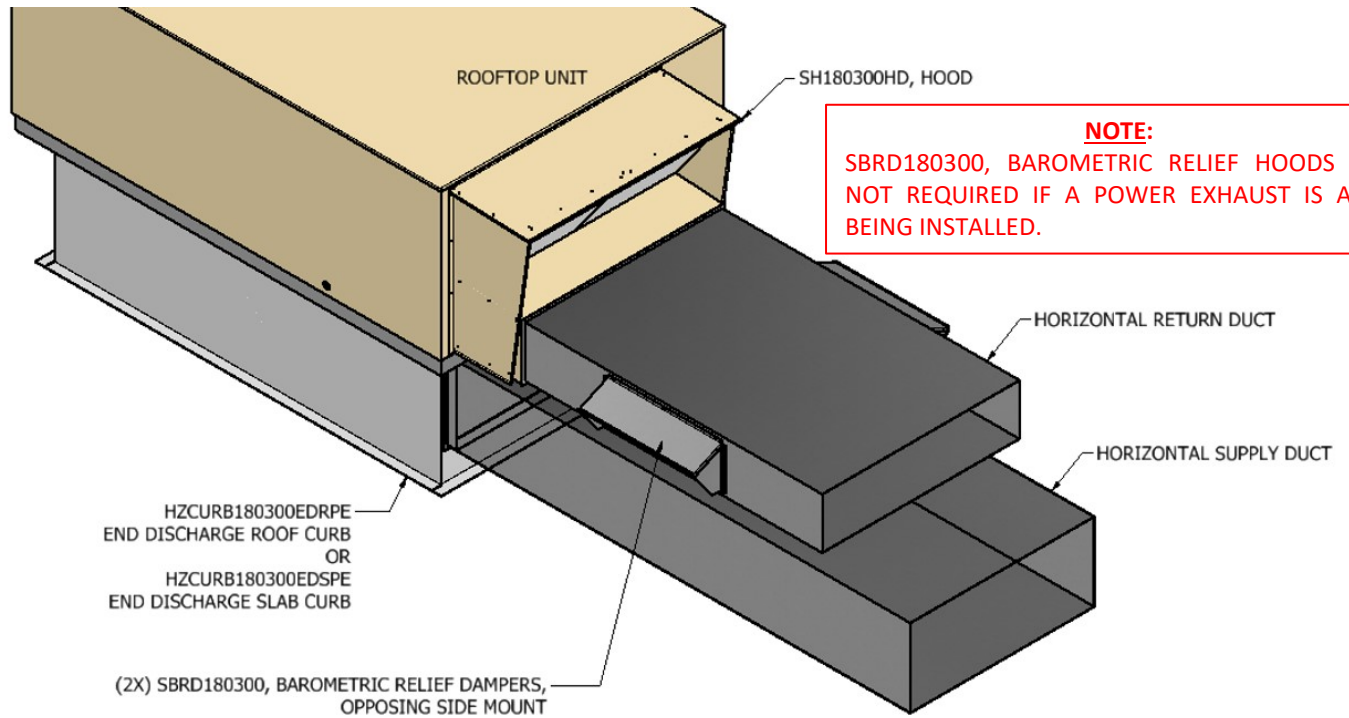

SHZECNDB180300BINT

281-987-8400 • 281-987-9494 (fax)
1318 Buschong, Houston, TX 77039
www.mcdanielmetals.com

HORIZONTAL ECONOMIZER, JADE DRY BULB
FITS DAIKIN DB*180300,
LOW-LEAK, TITLE 24 CLASS 2 COMPLIANT
SANDSTONE BEIGE 0270L02509

(Hood sold separately)
Item No. **SH180300HD**

(Barometric Relief Dampers sold separately)
Item No. **SBRD180300HD**, set of 2

FEATURES

- Fully Modulating Honeywell Jade Control
- 0/2 – 10VDC Modulating Actuator
- Up to 100% Fresh Air
- 2X Duct-mounted Barometric Reliefs w/hoods
- Hood Painted to Match Daikin Unit
- Plug-n-Play
- Adjustable Minimum Fresh Air
- Fuels 15 to 25 Ton Daikin DB*180300 RTUs
- Net Weight: 233 lbs.
- **SH180300HD, Hood (knock-down), & SBRD1800300 Barometric Relief Dampers (set of 2 assembled),** sold separately