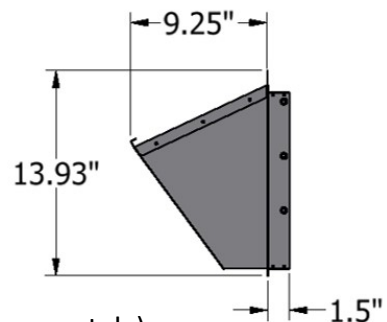

(Barometric Relief Dampers sold separately)
Item No. **SBRD180300HD**, set of 2