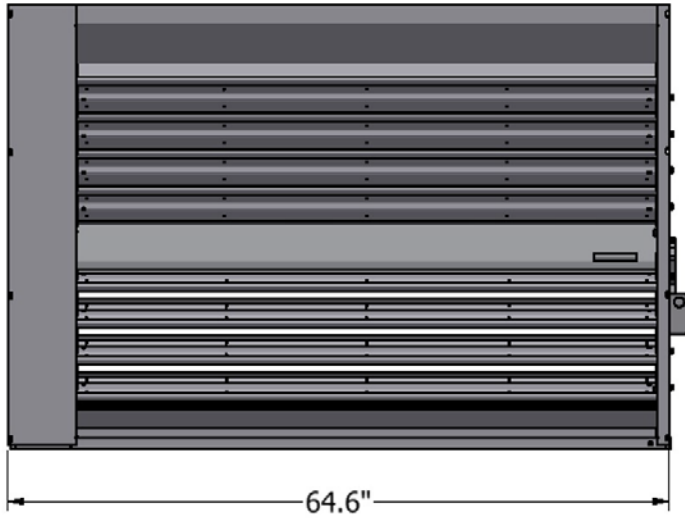

(Hood sold separately)
Item No. **SH180300HD**

(Barometric Relief Dampers sold separately)
Item No. **SBRD180300HD**, set of 2

FEATURES

- Fully Modulating Honeywell Jade Control
- 0/2 – 10VDC Modulating Actuator
- Up to 100% Fresh Air
- 2X Duct-mounted Barometric Reliefs w/hoods
- Hood Painted to Match Daikin Unit
- Plug-n-Play
- Adjustable Minimum Fresh Air
- Fuels 15 to 25 Ton Daikin DB*180300 RTUs
- Net Weight: 233 lbs.
- **SH180300HD, Hood (knock-down), & SBRD1800300 Barometric Relief Dampers (set of 2 assembled),** sold separately

X=2 (208-230VAC), =4 (460VAC), =7 (575 VAC)