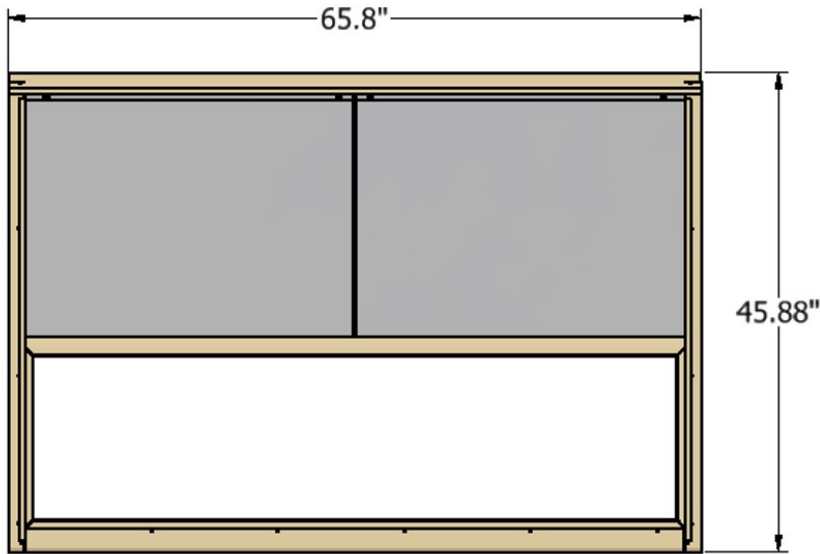

(Hood sold separately)
Item No. **SH180300HD**

(Barometric Relief Dampers sold separately)
Item No. **SBRD180300HD**, set of 2

FEATURES

- Fully Modulating Honeywell Jade Control
- 0/2 – 10VDC Modulating Actuator
- Up to 100% Fresh Air
- 2X Duct-mounted Barometric Reliefs w/hoods
- Hood Painted to Match Daikin Unit
- Plug-n-Play
- Adjustable Minimum Fresh Air
- Fuels 15 to 25 Ton Daikin DB*180300 RTUs
- Net Weight: 233 lbs.
- **SH180300HD, Hood (knock-down), & SBRD1800300 Barometric Relief Dampers (set of 2 assembled),** sold separately