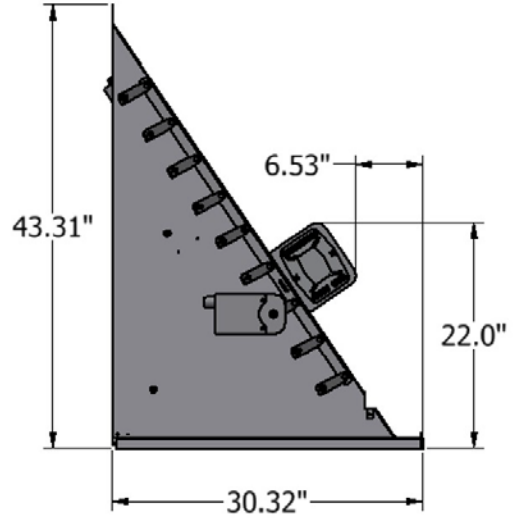

(Hood sold separately)
Item No. **SH180300HD**

(Barometric Relief Dampers sold separately)
Item No. **SBRD180300HD**, set of 2

FEATURES

- Fully Modulating Honeywell Jade Control
- 0/2 – 10VDC Modulating Actuator
- Up to 100% Fresh Air
- 2X Duct-mounted Barometric Reliefs w/hoods
- Hood Painted to Match Daikin Unit
- Plug-n-Play
- Adjustable Minimum Fresh Air
- Fuels 15 to 25 Ton Daikin DB*180300 RTUs
- Net Weight: 233 lbs.
- **SH180300HD, Hood (knock-down), & SBRD1800300 Barometric Relief Dampers (set of 2 assembled),** sold separately

X=2 (208-230VAC), =4 (460VAC), =7 (575 VAC)