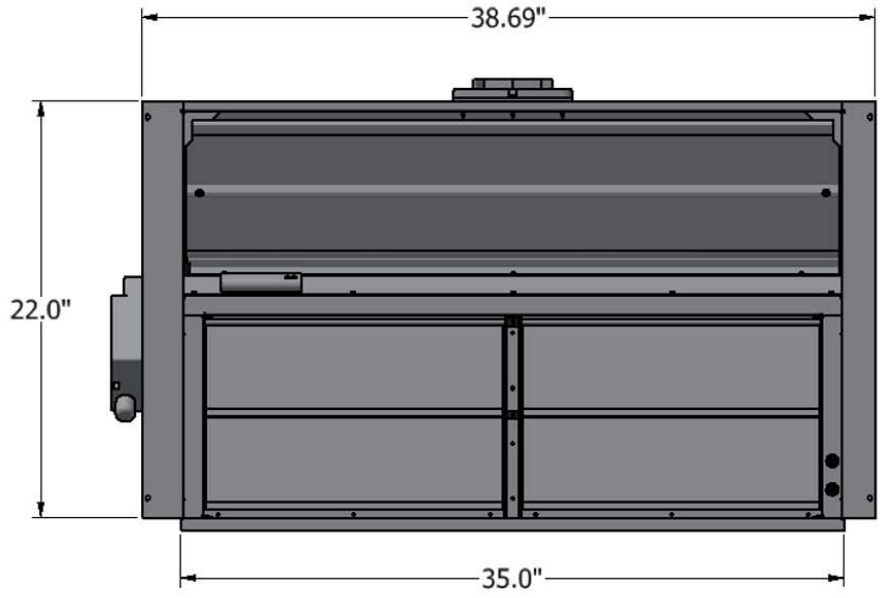

FEATURES

- Fully Modulating Honeywell Jade Control
- Up to 100% Fresh Air
- Integrated Barometric Relief
- Hood Painted to Match Daikin Unit
- Plug-n-Play
- Adjustable Minimum Fresh Air
- Single Enthalpy can be converted to Dual-Enthalpy
- Fuels 3 to 6 Ton Daikin Rooftop Units listed