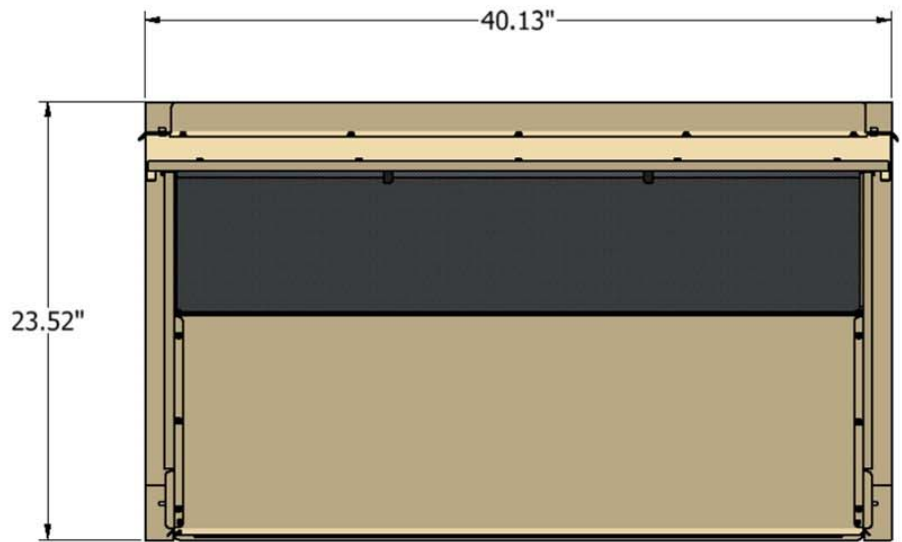

FEATURES

- Fully Modulating Honeywell Jade Control
- Up to 100% Fresh Air
- Integrated Barometric Relief
- Hood Painted to Match Daikin Unit
- Plug-n-Play
- Adjustable Minimum Fresh Air
- Single Enthalpy can be converted to Dual-Enthalpy
- Fuels 3 to 6 Ton Daikin Rooftop Units listed