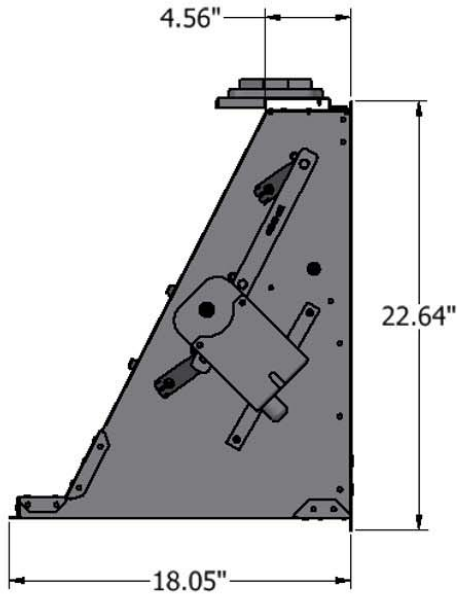

281-987-8400 • 281-987-9494 (fax)
1318 Buschong, Houston, TX 77039
www.mcdanielmetals.com

DOWNFLOW ECONOMIZER, JADE ENTHALPY FITS
DAIKIN DB, DR, DF 036-072, DP16GM60***A/B, &
GOODMAN GPG/GPH1660***M41AA/BA LOW-
LEAK, TITLE 24 CLASS 2 COMPLIANT SANDSTONE
BEIGE 0270L02610MC

FEATURES

- Fully Modulating Honeywell Jade Control
- Up to 100% Fresh Air
- Integrated Barometric Relief
- Hood Painted to Match Daikin Unit
- Plug-n-Play
- Adjustable Minimum Fresh Air
- Single Enthalpy can be converted to Dual-Enthalpy
- Fuels 3 to 6 Ton Daikin Rooftop Units listed

Compatible McDaniel Metals Power Exhausts	
ITEM NO.	DESCRIPTION
144-DK-036X	PROP. POWER EXHAUST
145-DK-036X	MODULATING POWER EXHAUST
146-DK-0363-X	NON-MODULATING POWER EXHAUST, 3 TON
146-DK-0364-X	NON-MODULATING POWER EXHAUST, 4 TON
146-DK-0365-X	NON-MODULATING POWER EXHAUST, 5 TON
146-DK-0366-X	NON-MODULATING POWER EXHAUST, 6 TON
X=2 (208-230VAC), =4 (460VAC), =7 (575 VAC)