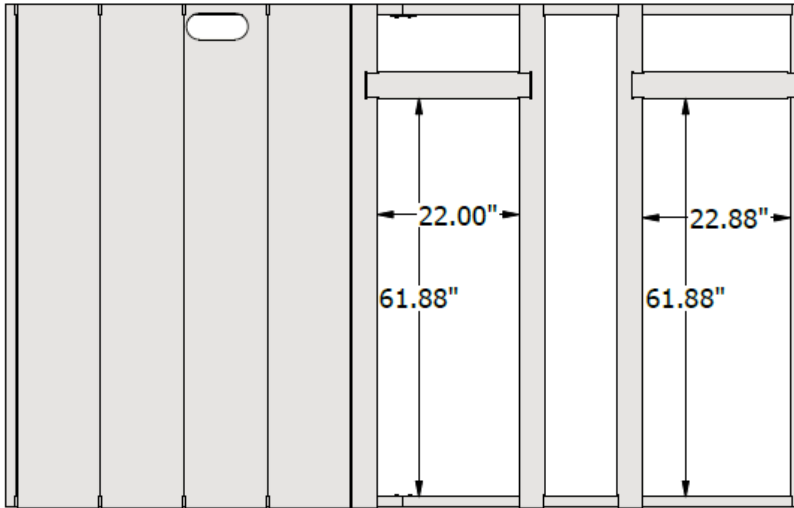

14CURB180300

14" KNOCKED DOWN ROOF CURB
FITS DAIKIN DCG/ DCC/ DBC/
DBG/ DFC/ DFG/ DFH 180/300

FEATURES

- 14" Tall
- 18" and 24" Available
- 16 Gauge Construction
- 1X4 Wood Nailer
- Shipped Knocked Down With All Hardware
- Gasket Included
- Bed Rail Style Corners
- Weighs 245 Pounds

**NOTE: OUTSIDE DUCT DIMENSION SHOULD BE 1/2"
LESS THAN OPENING DIMENSIONS ABOVE.**