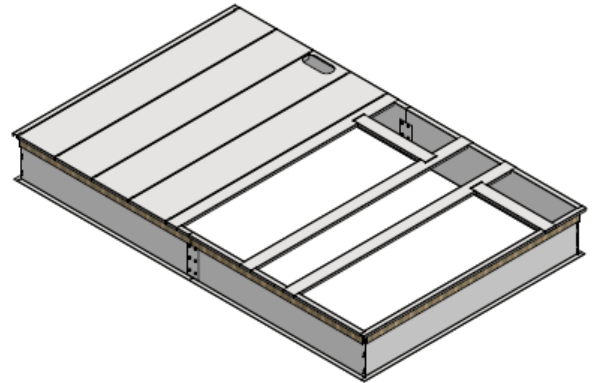

14CURB180300

14" KNOCKED DOWN ROOF CURB
FITS DAIKIN DCG/ DCC/ DBC/
DBG/ DFC/ DFG/ DFH 180/300

FEATURES

- 14" Tall
- 18" and 24" Available
- 16 Gauge Construction
- 1X4 Wood Nailer
- Shipped Knocked Down With All Hardware
- Gasket Included
- Bed Rail Style Corners
- Weighs 245 Pounds

**NOTE: OUTSIDE DUCT DIMENSION SHOULD BE 1/2"
LESS THAN OPENING DIMENSIONS ABOVE.**