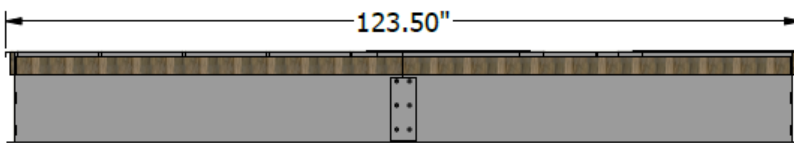

14CURB180300

14" KNOCKED DOWN ROOF CURB
FITS DAIKIN DCG/ DCC/ DBC/
DBG/ DFC/ DFG/ DFH 180/300

FEATURES

- 14" Tall
- 18" and 24" Available
- 16 Gauge Construction
- 1X4 Wood Nailer
- Shipped Knocked Down With All Hardware
- Gasket Included
- Bed Rail Style Corners
- Weighs 245 Pounds

**NOTE: OUTSIDE DUCT DIMENSION SHOULD BE 1/2"
LESS THAN OPENING DIMENSIONS ABOVE.**