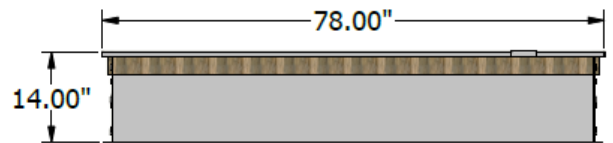

14CURB180300

14" KNOCKED DOWN ROOF CURB
FITS DAIKIN DCG/ DCC/ DBC/
DBG/ DFC/ DFG/ DFH 180/300

FEATURES

- 14" Tall
- 18" and 24" Available
- 16 Gauge Construction
- 1X4 Wood Nailer
- Shipped Knocked Down With All Hardware
- Gasket Included
- Bed Rail Style Corners
- Weighs 245 Pounds

**NOTE: OUTSIDE DUCT DIMENSION SHOULD BE 1/2"
LESS THAN OPENING DIMENSIONS ABOVE.**