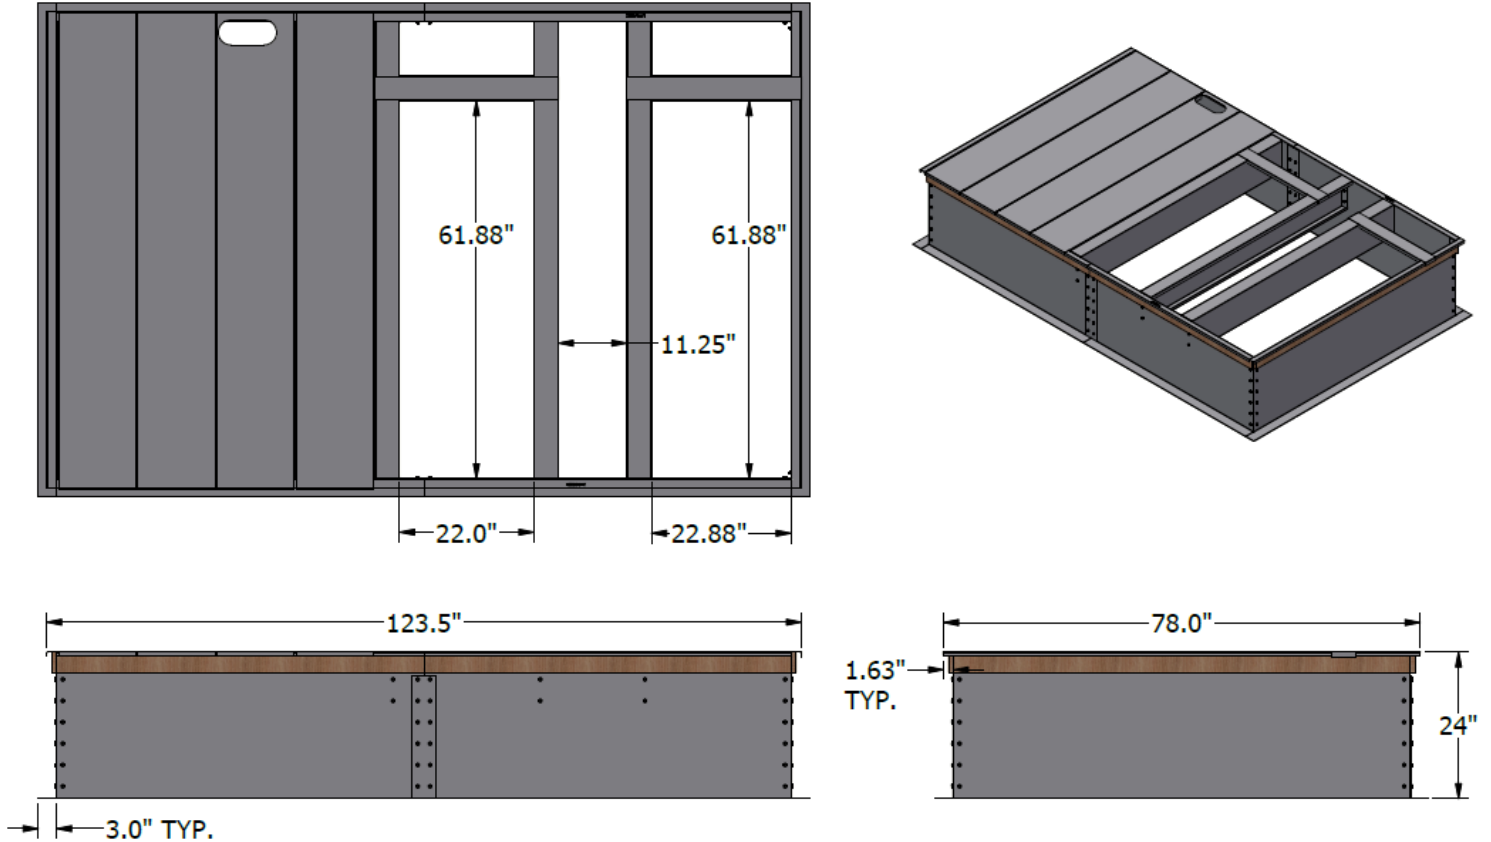

## 24CURB180300

24" KNOCKED DOWN ROOF CURB  
FITS DAIKIN DCG/ DCC/ DBC/  
DBG/ DFC/ DFG/ DFH 180/300

### FEATURES

- 24" Tall
- 16 Gauge Construction
- 1X4 Wood Nailer
- Shipped Knocked Down With All Hardware
- Gasket Included
- Weighs 460 Pounds

**NOTE: OUTSIDE DUCT DIMENSION SHOULD BE 1/2" LESS THAN OPENING DIMENSIONS ABOVE.**