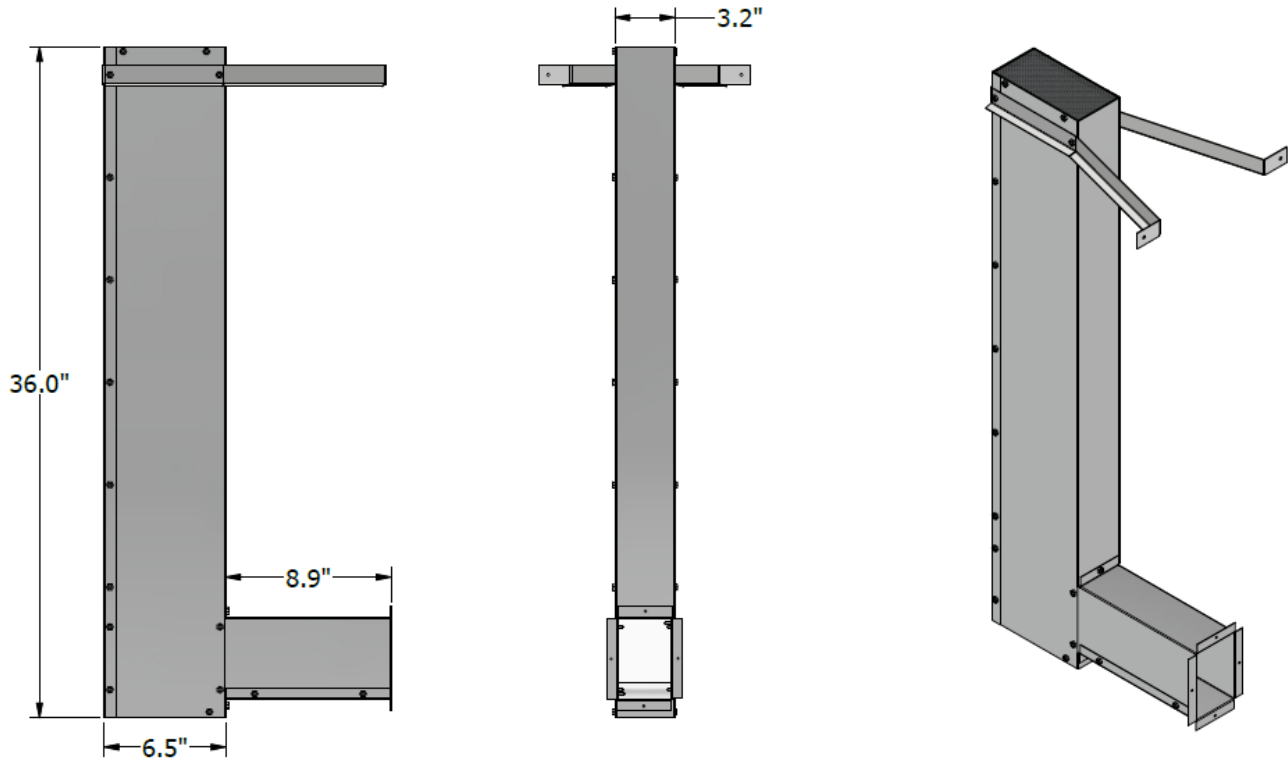

220-DK-014

HEFLUE180300 FLUE EXT KIT
FOR DAIKN 15 - 20 TON DB/
DR SERIES

Flue Extensions are designed to fit over the flue / vent outlet and then secured to the side of the unit with screws provided in the kit.