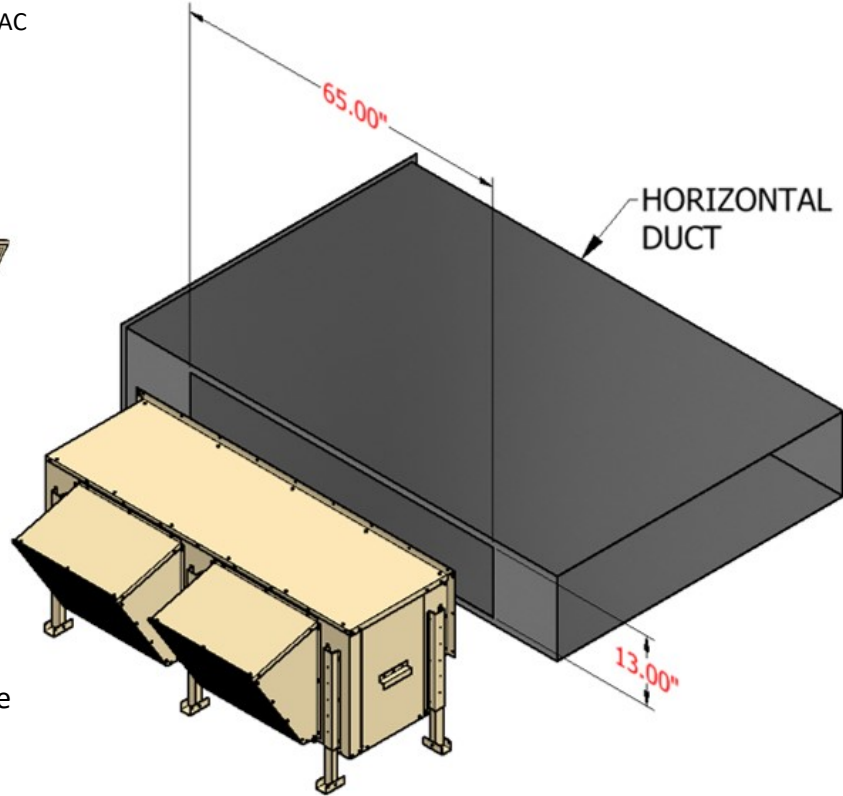

SHPE180300X

HORIZONTAL POWER EXHAUST
FITS DAIKIN DB*180300,
SANDSTONE BEIGE

ITEM NO.	DESCRIPTION
SHPE1803002	PROP. POWER EXHAUST, 208-230VAC
SHPE1803004	PROP. POWER EXHAUST, 460VAC
SHPE1803007	PROP. POWER EXHAUST, 575VAC

FEATURES

- Propeller type fan
- Multiple single-phase voltages
- Honeywell Jade & DDC Controller compatible
- Up to 100% relief @ 20 tons
- Painted to Match Daikin Unit
- Plug-n-Play
- Replaces Outside Air/Barometric Relief Hood
- 14-40" Curb adjustable

APPLICATION PART NUMBERS

MOUNTING TYPE	DISCHARGE TYPE	CURB P/N	CURB HT.	ECONOMIZER P/N(s)
ROOF MOUNT	END DISCHARGE, SUPPLY & RETURN	HZCURB180300EDR	40"	SHZECNJ180300B / B1A SHZECNDB180300B / B1A SHZECDDC180300B / B1A
SLAB MOUNT	END DISCHARGE, SUPPLY & RETURN	HZCURB180300EDS	32"	
ROOF MOUNT	RETURN END DISCHARGE, SUPPLY DOWNFLOW	14CURB180300	14"	
ROOF MOUNT	RETURN END DISCHARGE, SUPPLY DOWNFLOW	18CURB180300	18"	