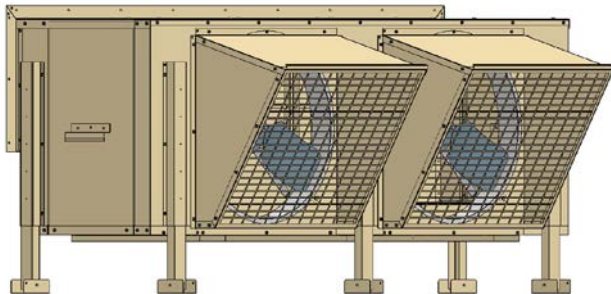

SHPE180300X

HORIZONTAL POWER EXHAUST
FITS DAIKIN DB*180300,
SANDSTONE BEIGE

ITEM NO.	DESCRIPTION
SHPE1803002	PROP. POWER EXHAUST, 208-230VAC
SHPE1803004	PROP. POWER EXHAUST, 460VAC
SHPE1803007	PROP. POWER EXHAUST, 575VAC

FEATURES

- Propeller type fan
- Multiple single-phase voltages
- Honeywell Jade & DDC Controller compatible
- Up to 100% relief @ 20 tons
- Painted to Match Daikin Unit
- Plug-n-Play
- Replaces Outside Air/Barometric Relief Hood
- 14-40" Curb adjustable

APPLICATION PART NUMBERS

MOUNTING TYPE	DISCHARGE TYPE	CURB P/N	CURB HT.	ECONOMIZER P/N(s)
ROOF MOUNT	END DISCHARGE, SUPPLY & RETURN	HZCURB180300EDR	40"	SHZECNJ180300B / B1A SHZECNDB180300B / B1A SHZECDDC180300B / B1A
SLAB MOUNT	END DISCHARGE, SUPPLY & RETURN	HZCURB180300EDS	32"	
ROOF MOUNT	RETURN END DISCHARGE, SUPPLY DOWNFLOW	14CURB180300	14"	
ROOF MOUNT	RETURN END DISCHARGE, SUPPLY DOWNFLOW	18CURB180300	18"	