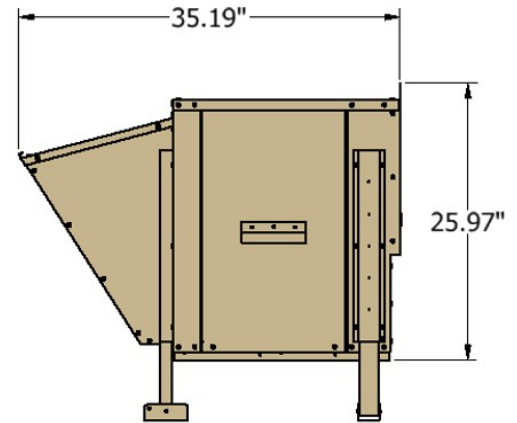

SHPE180300X

HORIZONTAL POWER EXHAUST
FITS DAIKIN DB*180300,
SANDSTONE BEIGE

ITEM NO.	DESCRIPTION
SHPE1803002	PROP. POWER EXHAUST, 208-230VAC
SHPE1803004	PROP. POWER EXHAUST, 460VAC
SHPE1803007	PROP. POWER EXHAUST, 575VAC

FEATURES

- Propeller type fan
- Multiple single-phase voltages
- Honeywell Jade & DDC Controller compatible
- Up to 100% relief @ 20 tons
- Painted to Match Daikin Unit
- Plug-n-Play
- Replaces Outside Air/Barometric Relief Hood
- 14-40" Curb adjustable