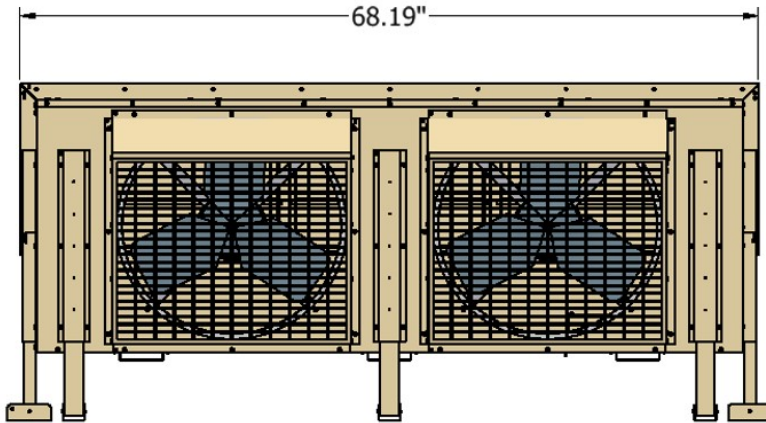

SHPE180300X

HORIZONTAL POWER EXHAUST
FITS DAIKIN DB*180300,
SANDSTONE BEIGE

ITEM NO.	DESCRIPTION
SHPE1803002	PROP. POWER EXHAUST, 208-230VAC
SHPE1803004	PROP. POWER EXHAUST, 460VAC
SHPE1803007	PROP. POWER EXHAUST, 575VAC

FEATURES

- Propeller type fan
- Multiple single-phase voltages
- Honeywell Jade & DDC Controller compatible
- Up to 100% relief @ 20 tons
- Painted to Match Daikin Unit
- Plug-n-Play
- Replaces Outside Air/Barometric Relief Hood
- 14-40" Curb adjustable

APPLICATION PART NUMBERS

MOUNTING TYPE	DISCHARGE TYPE	CURB P/N	CURB HT.	ECONOMIZER P/N(s)
ROOF MOUNT	END DISCHARGE, SUPPLY & RETURN	HZCURB180300EDR	40"	SHZECNJ180300B / B1A SHZECNDB180300B / B1A SHZECDDC180300B / B1A
SLAB MOUNT	END DISCHARGE, SUPPLY & RETURN	HZCURB180300EDS	32"	
ROOF MOUNT	RETURN END DISCHARGE, SUPPLY DOWNFLOW	14CURB180300	14"	
ROOF MOUNT	RETURN END DISCHARGE, SUPPLY DOWNFLOW	18CURB180300	18"	