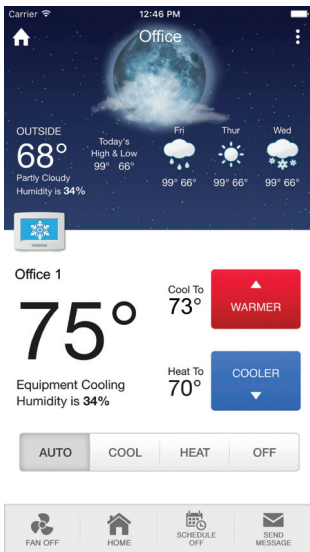

With our FREE app, access all these features remotely from your mobile device