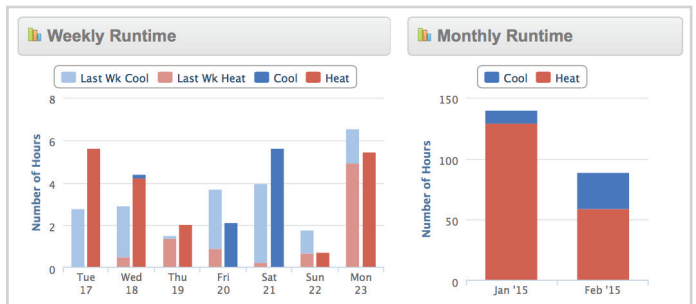

FREE Additional Features available from the Skyport web site: