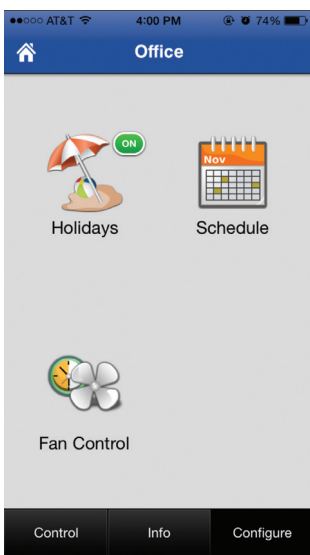

Send Text Messages to the Thermostat